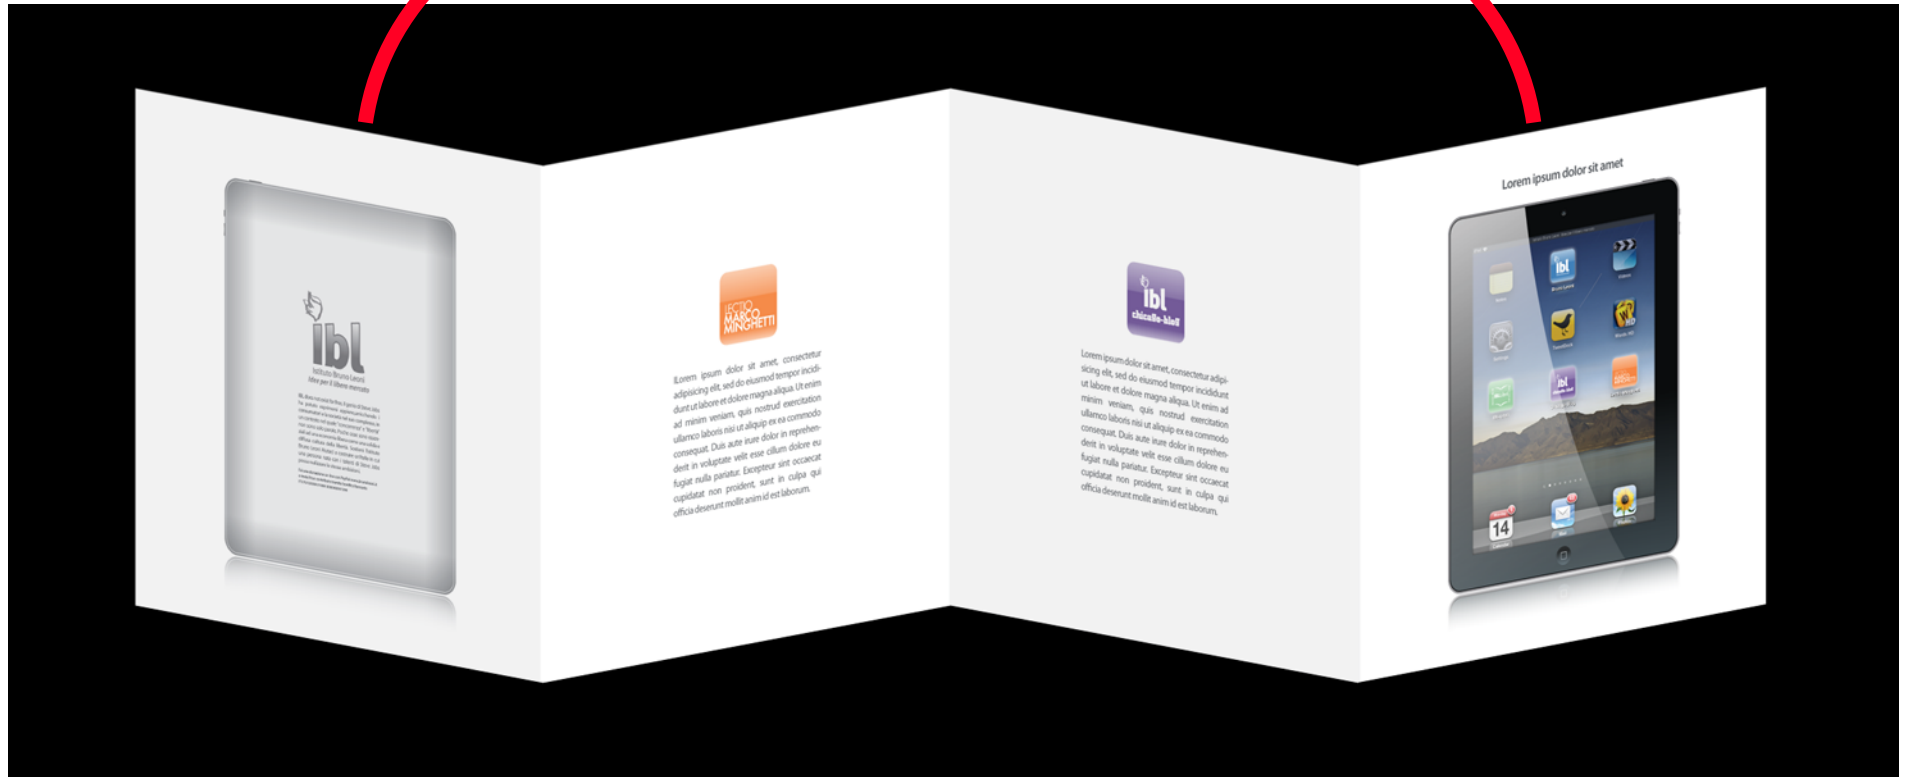

BACK COVER

FRONT COVER

210mm

840mm

210mm